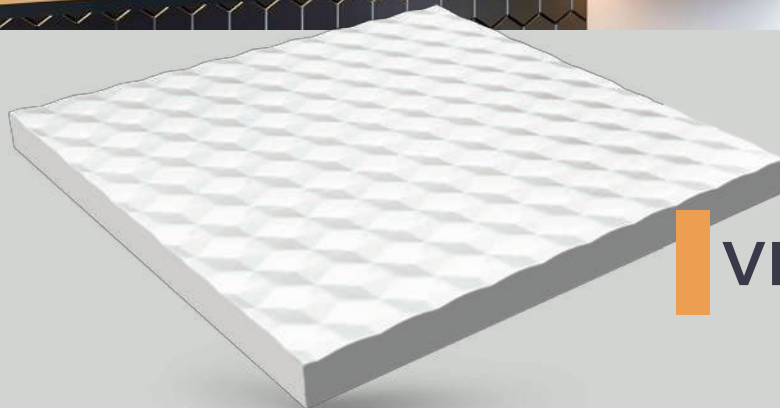

VND-098

PANEL ÖLÇÜSÜ / PANEL DIMENSION
18x1220X2700 mm

3D decorative
mdf panel

VND-120