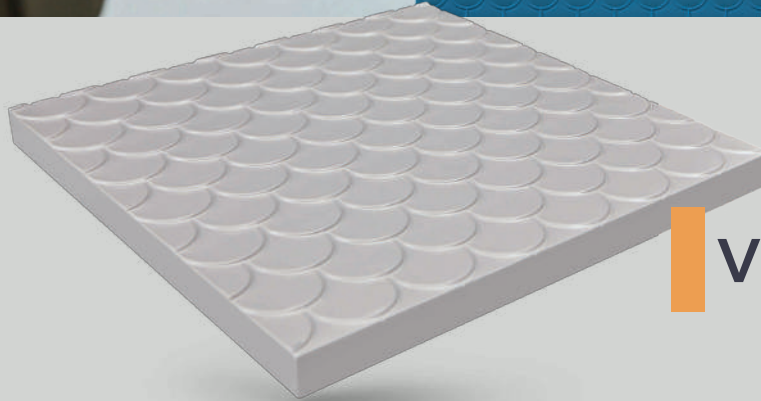

VND-117

PANEL ÖLÇÜSÜ / PANEL DIMENSION
18x1220X2700 mm

3D decorative
mdf panel

VND-121