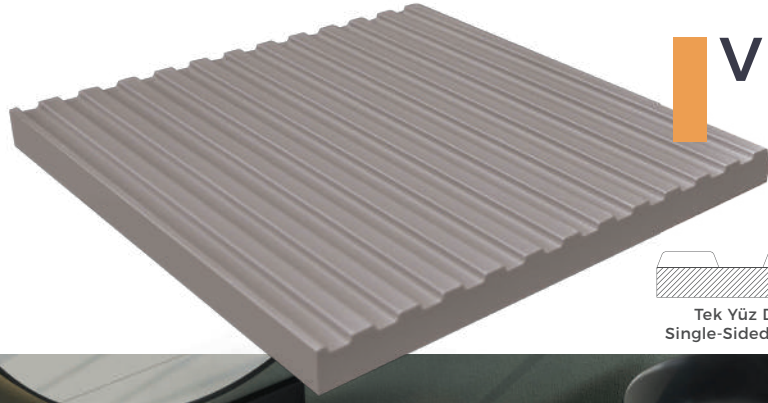

VND-093

Tek Yüz Düz Beyaz Melamin / Ham
Single-Sided Plain White Melamine / Raw