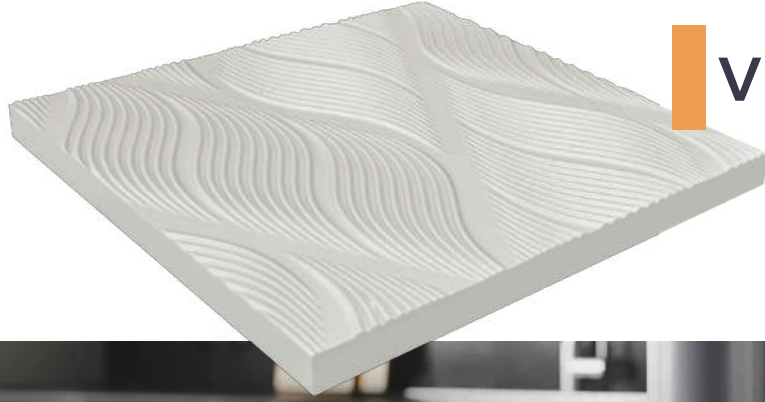

VND-071

PANEL ÖLÇÜSÜ / PANEL DIMENSION
18x1220x2700 mm

3D dekoratif
mdf panel

VND-090

Tek Yüz Düz Beyaz Melamin / Ham
Single-Sided Plain White Melamine / Raw