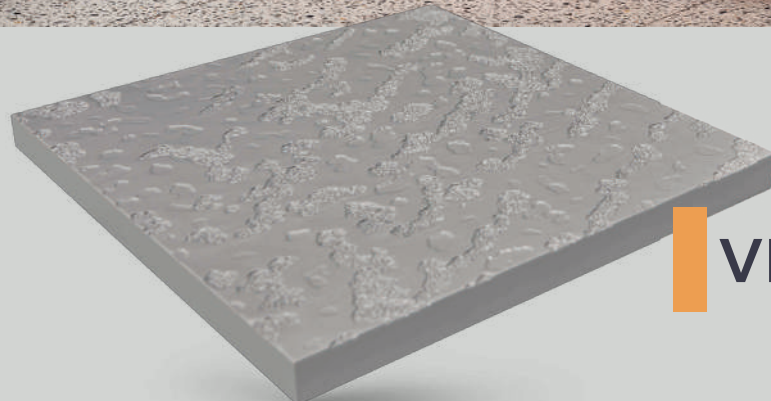

VND-057

PANEL ÖLÇÜSÜ / PANEL DIMENSION
18x1220X2700 mm

3D decorative
mdf panel

VND-060